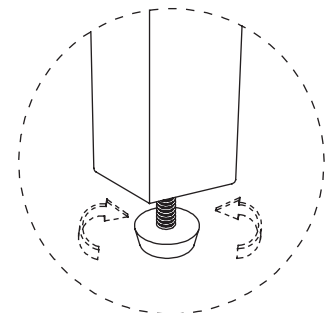

1. **4** Assembly complete. Enjoy.

Note: Each leg has an adjustable foot leveler to help level your chair.

Foot levelers