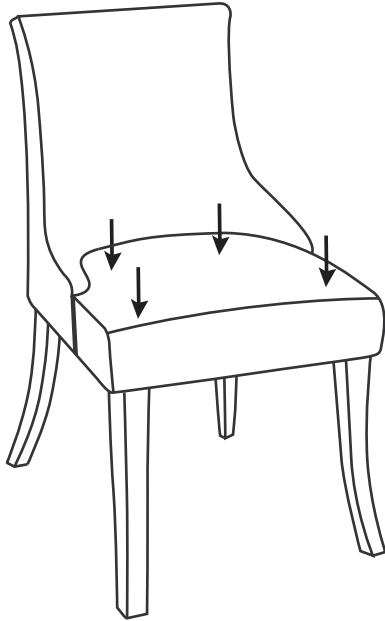

DC71266 Assembly Manual Dining Chair

CAUTION

THIS ASSEMBLY MANUAL CONTAINS IMPORTANT SAFETY INFORMATION.

PLEASE READ AND KEEP FOR FUTURE REFERENCE.

<p>A x 2</p>  <p>Front Legs</p>	<p>B x 2</p>  <p>Rear Legs</p>	<p>C x 1</p> 
<p>H1 x 8</p>  <p>M8 x 60 mm</p>	<p>H2 x 8</p> 	<p>H3 x 8</p> 
<p>H4 x 1</p> 		

Please read through the instructions below to familiarize yourself with the parts and steps before assembly.

ASSEMBLY INSTRUCTIONS

- 1 Unzip the bottom of the seat to take out the legs and hardware.

- 2 Attach front legs (A) and rear legs (B) to seat (C), using long bolts (H1), lock washers (H3), flat washers (H2), and allen wrench (H4).

Note: Do not fully tighten yet.

- 3** Turn assembled chair upright and place on a flat surface. Press down firmly to make sure all four feet are level with the floor. Once level, tighten all bolts.

- 4** Assembly complete. Enjoy.