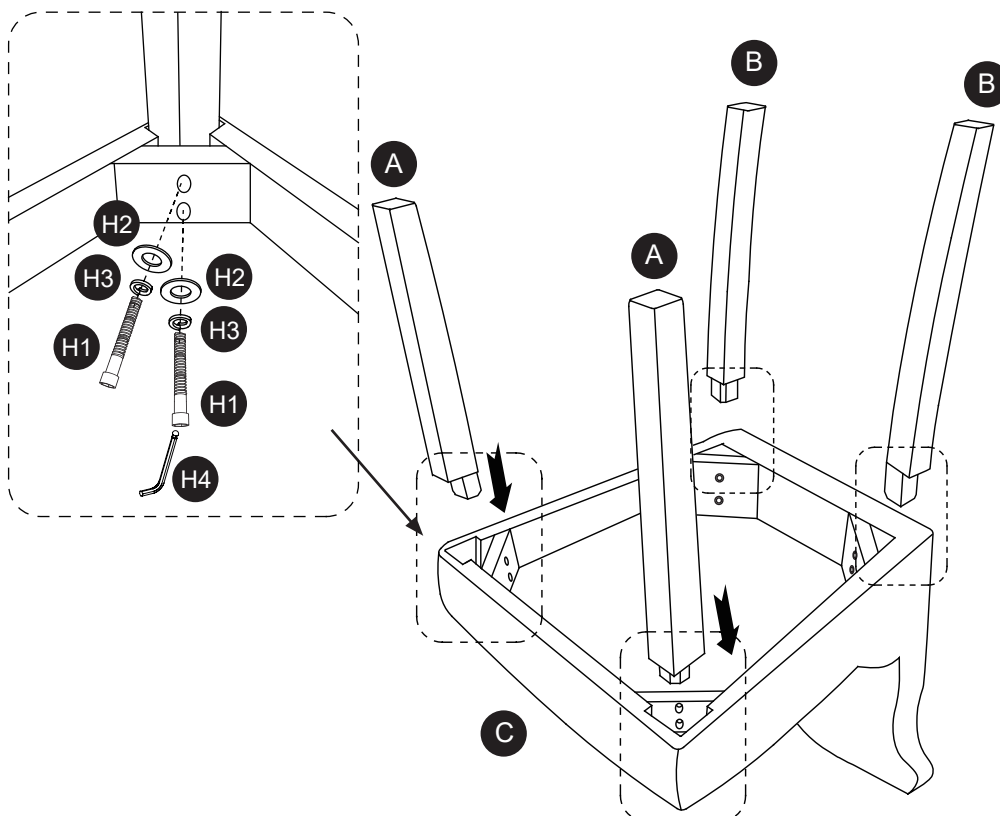

DC71266 Assembly Manual Dining Chair

CAUTION

THIS ASSEMBLY MANUAL CONTAINS IMPORTANT SAFETY INFORMATION.

PLEASE READ AND KEEP FOR FUTURE REFERENCE.

<p>A x 2</p>  <p>Front Legs</p>	<p>B x 2</p>  <p>Rear Legs</p>	<p>C x 1</p> 
<p>H1 x 8</p>  <p>M8 x 60 mm</p>	<p>H2 x 8</p> 	<p>H3 x 8</p> 
<p>H4 x 1</p> 		

Please read through the instructions below to familiarize yourself with the parts and steps before assembly.

ASSEMBLY INSTRUCTIONS

- 1 Unzip the bottom of the seat to take out the legs and hardware.

- 2 Attach front legs (A) and rear legs (B) to seat (C), using long bolts (H1), lock washers (H3), flat washers (H2), and allen wrench (H4).

Note: Do not fully tighten yet.

- 3** Turn assembled chair upright and place on a flat surface. Press down firmly to make sure all four feet are level with the floor. Once level, tighten all bolts.

- 4** Assembly complete. Enjoy.