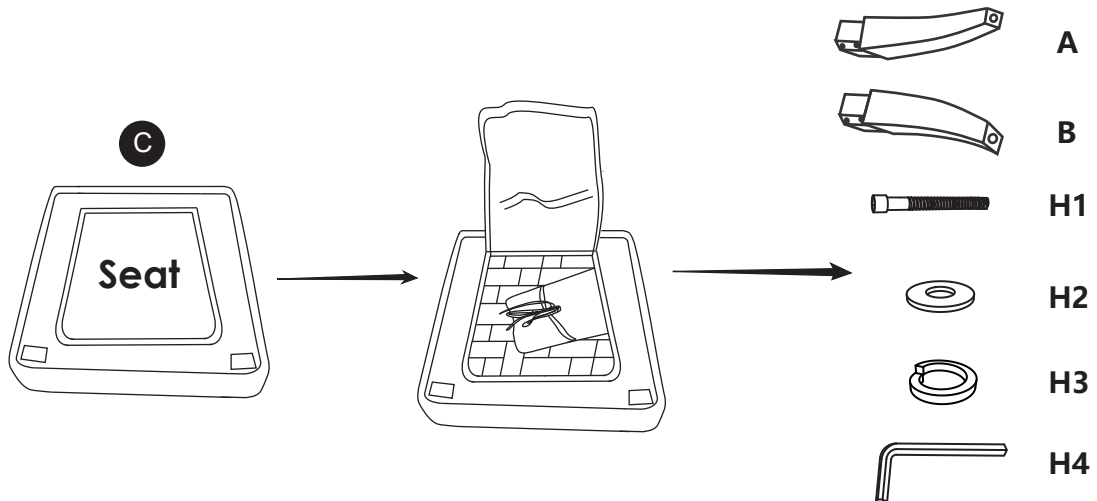

DC71266 Assembly Manual Dining Chair

CAUTION

THIS ASSEMBLY MANUAL CONTAINS IMPORTANT SAFETY INFORMATION.

PLEASE READ AND KEEP FOR FUTURE REFERENCE.

<p>A x 2</p>  <p>Front Legs</p>	<p>B x 2</p>  <p>Rear Legs</p>	<p>C x 1</p> 
<p>H1 x 8</p>  <p>M8 x 60 mm</p>	<p>H2 x 8</p> 	<p>H3 x 8</p> 
<p>H4 x 1</p> 		

Please read through the instructions below to familiarize yourself with the parts and steps before assembly.

ASSEMBLY INSTRUCTIONS

- 1 Unzip the bottom of the seat to take out the legs and hardware.

- 2 Attach front legs (A) and rear legs (B) to seat (C), using long bolts (H1), lock washers (H3), flat washers (H2), and allen wrench (H4).