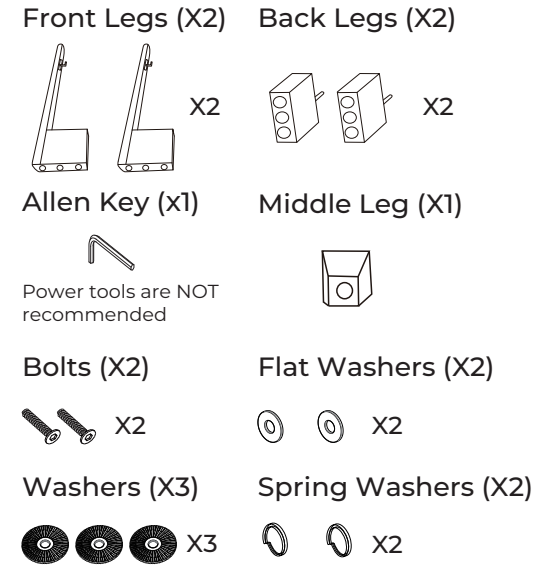

CHITA®

Keaton Sofa Collection

Sofa & Arm Chair

Specification

Each piece comes with one box.

Arm Chair

Sofa

CAUTION

THIS ASSEMBLY MANUAL CONTAINS IMPORTANT SAFETY INFORMATION.

PLEASE READ AND KEEP FOR FUTURE REFERENCE.

Components

Assembly Instructions

- 1 Remove the legs and hardware pack from the zippered compartment at the bottom of the chair.

- 2 Attach the Front Legs to the chair, using Bolts, Flat Washers, Spring Washers and Allen Key. Fully tighten. Rotate the Back Legs into the chair firmly.

Arm Chair

Components

Assembly Instructions

- 1 Remove the legs and hardware pack from the zippered compartment at the bottom of the sofa.

- 2 Attach the Front Legs to the sofa, using Bolts, Flat Washers, Spring Washers and Allen Key. Fully tighten. Rotate the Back Legs and Middle Leg into the sofa firmly.