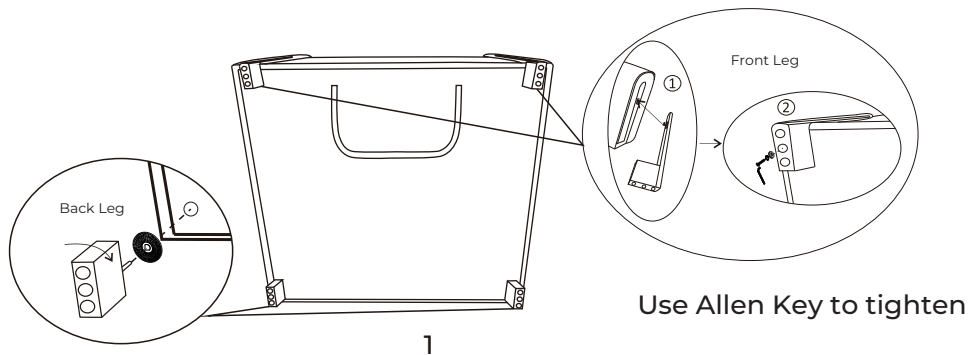

THIS ASSEMBLY MANUAL CONTAINS IMPORTANT SAFETY INFORMATION.

PLEASE READ AND KEEP FOR FUTURE REFERENCE.

Components

Assembly Instructions

- 1 Remove the legs and hardware pack from the zippered compartment at the bottom of the chair.

- 2 Attach the Front Legs to the chair, using Bolts, Flat Washers, Spring Washers and Allen Key. Fully tighten. Rotate the Back Legs into the chair firmly.

Arm Chair

Components

Assembly Instructions

- 1 Remove the legs and hardware pack from the zippered compartment at the bottom of the sofa.