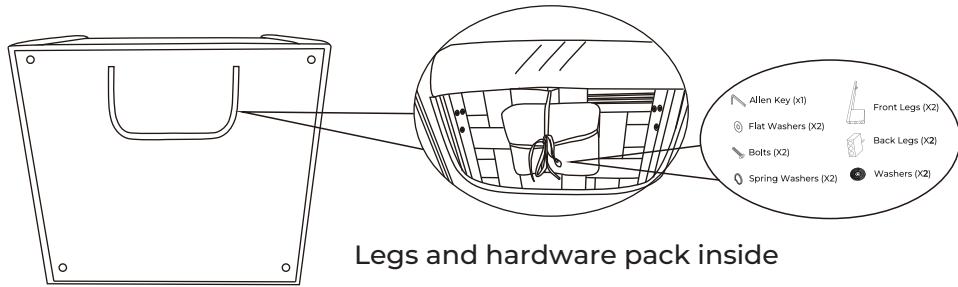

CHITA®

Keaton Sofa Collection

Sofa & Arm Chair

Specification

Each piece comes with one box.

Arm Chair

Sofa

CAUTION

THIS ASSEMBLY MANUAL CONTAINS IMPORTANT SAFETY INFORMATION.

PLEASE READ AND KEEP FOR FUTURE REFERENCE.

Components

Assembly Instructions

- 1 Remove the legs and hardware pack from the zippered compartment at the bottom of the chair.

- 2 Attach the Front Legs to the chair, using Bolts, Flat Washers, Spring Washers and Allen Key. Fully tighten. Rotate the Back Legs into the chair firmly.

Arm Chair

Components

Assembly Instructions

- 1 Remove the legs and hardware pack from the zippered compartment at the bottom of the sofa.