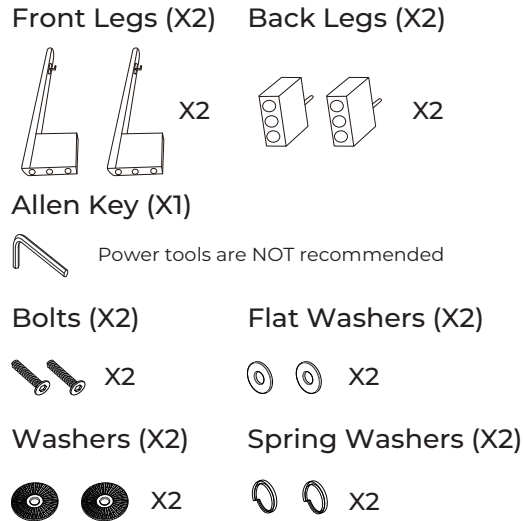

CHITA®

Keaton Sofa Collection

Sofa & Arm Chair

Specification

Each piece comes with one box.

Arm Chair

Sofa

CAUTION

THIS ASSEMBLY MANUAL CONTAINS IMPORTANT SAFETY INFORMATION.

PLEASE READ AND KEEP FOR FUTURE REFERENCE.

Components

Assembly Instructions

- 1 Remove the legs and hardware pack from the zippered compartment at the bottom of the chair.

- 2 Attach the Front Legs to the chair, using Bolts, Flat Washers, Spring Washers and Allen Key. Fully tighten. Rotate the Back Legs into the chair firmly.

Arm Chair

Components

Assembly Instructions

- 1 Remove the legs and hardware pack from the zippered compartment at the bottom of the sofa.

- 2 Attach the Front Legs to the sofa, using Bolts, Flat Washers, Spring Washers and Allen Key. Fully tighten. Rotate the Back Legs and Middle Leg into the sofa firmly.