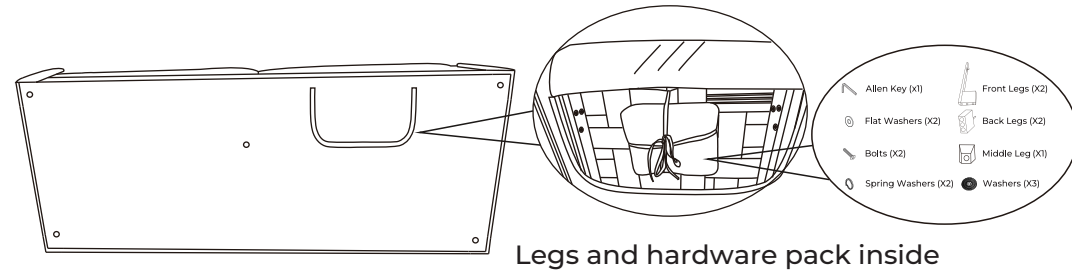

THIS ASSEMBLY MANUAL CONTAINS IMPORTANT SAFETY INFORMATION.

PLEASE READ AND KEEP FOR FUTURE REFERENCE.

Components

Assembly Instructions

- 1 Remove the legs and hardware pack from the zippered compartment at the bottom of the chair.

- 2 Attach the Front Legs to the chair, using Bolts, Flat Washers, Spring Washers and Allen Key. Fully tighten. Rotate the Back Legs into the chair firmly.

Arm Chair

Components

Assembly Instructions

- 1 Remove the legs and hardware pack from the zippered compartment at the bottom of the sofa.

- 2 Attach the Front Legs to the sofa, using Bolts, Flat Washers, Spring Washers and Allen Key. Fully tighten. Rotate the Back Legs and Middle Leg into the sofa firmly.