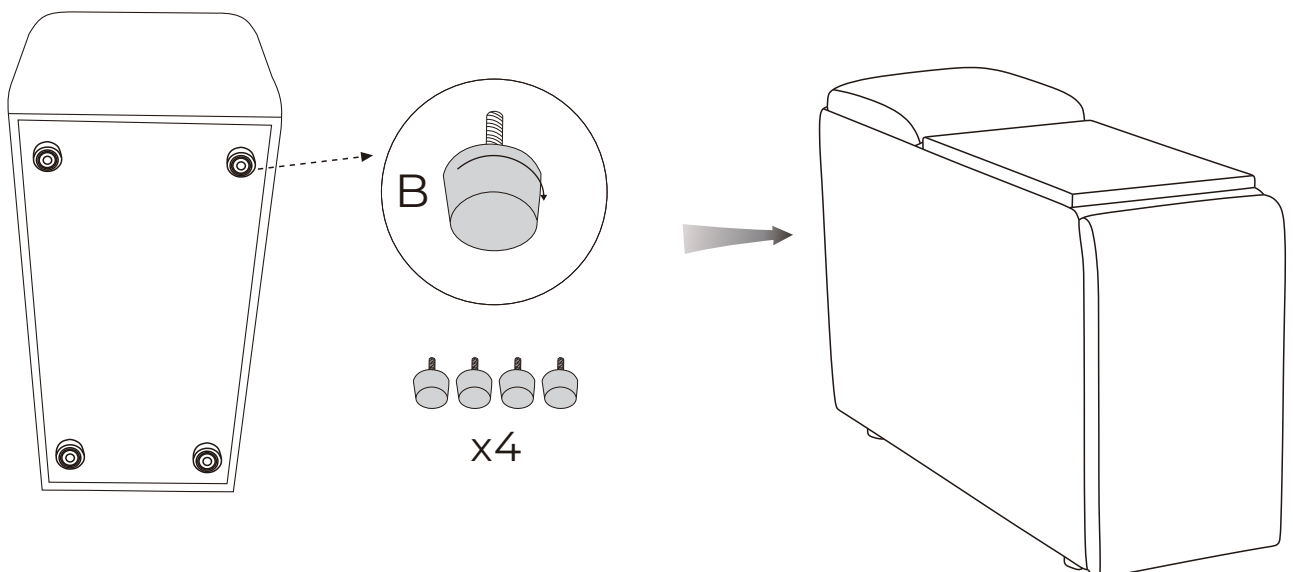

## Console Ohana Collection **Assembly Manual**

**CAUTION** THIS ASSEMBLY MANUAL CONTAINS IMPORTANT SAFETY INFORMATION.  
PLEASE READ AND KEEP FOR FUTURE REFERENCE.

---

## Parts

Before you begin:  
Locate the Legs (B) in the storage box of Console.

Rotate the Legs (B) firmly.

## How to Connect

Step 1: Connect the wire piece by piece

Step 2: Plug the power cord of either the left or right power armchair into the power outlet.

Note: After all the connections are made, the green LED will be lit up.