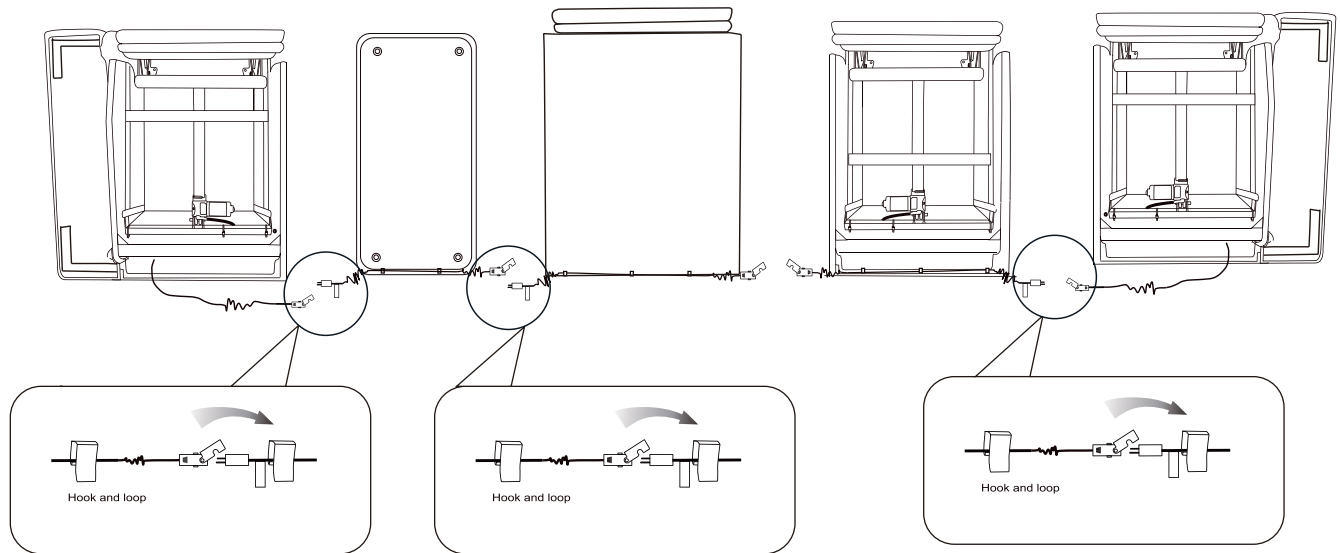

## Parts

Before you begin:  
Locate the Legs (B) in the storage box of Console.

Rotate the Legs (B) firmly.

## How to Connect

Step 1: Connect the wire piece by piece

Step 2: Plug the power cord of either the left or right power armchair into the power outlet.

Note: After all the connections are made, the green LED will be lit up.