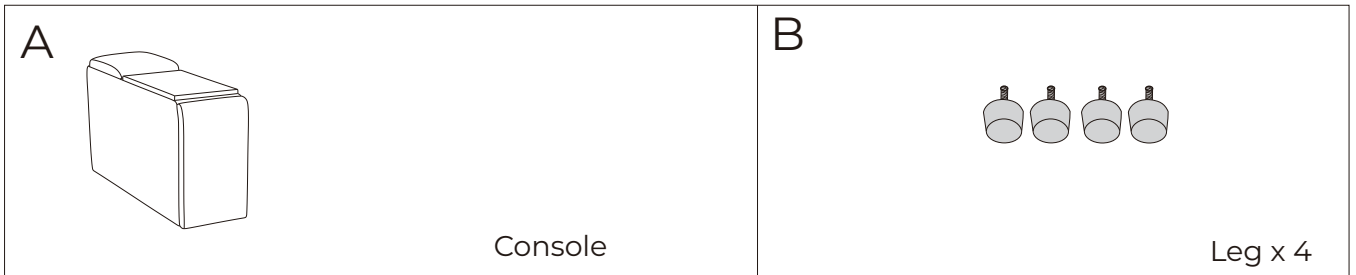

## Console Ohana Collection **Assembly Manual**

**CAUTION** THIS ASSEMBLY MANUAL CONTAINS IMPORTANT SAFETY INFORMATION.  
PLEASE READ AND KEEP FOR FUTURE REFERENCE.

---

## Parts

Before you begin:  
Locate the Legs (B) in the storage box of Console.

Rotate the Legs (B) firmly.

## How to Connect

Step 1: Connect the wire piece by piece

Step 2: Plug the power cord of either the left or right power armchair into the power outlet.

Note: After all the connections are made, the green LED will be lit up.