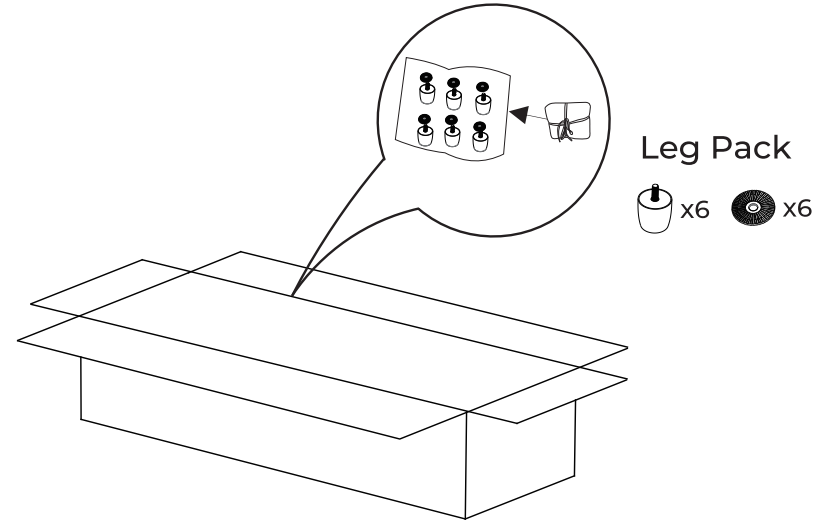

CHITA[®]

Audrey Sofa Collection Sofa

Specification

Each piece comes with one box.

Sofa

CAUTION

THIS ASSEMBLY MANUAL CONTAINS IMPORTANT SAFETY INFORMATION.
PLEASE READ AND KEEP FOR FUTURE REFERENCE.

Components

Legs (x6)

Washers (x6)

Toss Pillow (x1)

Round Pillow (x1)

Assembly Instructions

- 1 Take out the sofa, Toss Pillow, Round Pillow and Leg Pack from box.

- 2 Rotate the legs into the sofa. Fully tighten.