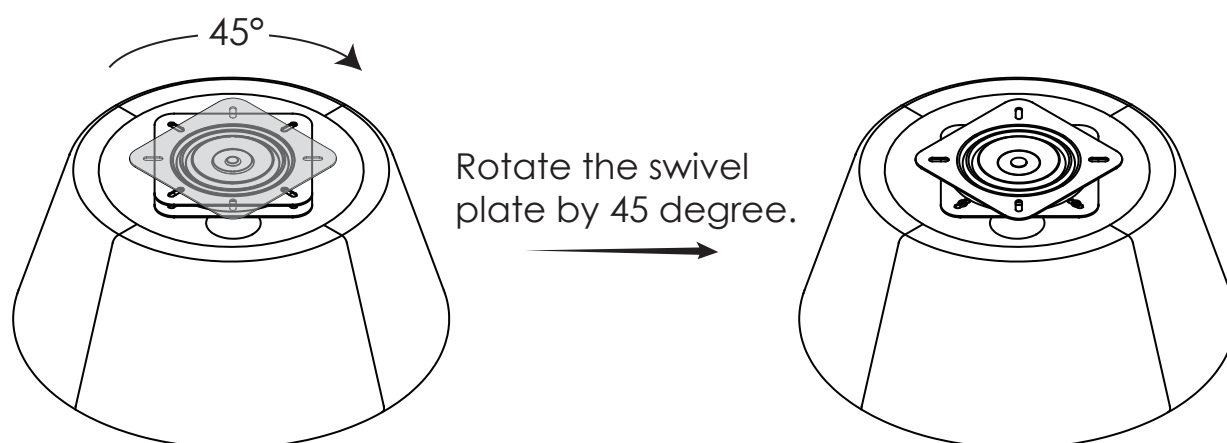

AC71231 Assembly Manual Swivel Accent Chair

CAUTION

THIS ASSEMBLY MANUAL CONTAINS IMPORTANT SAFETY INFORMATION.

PLEASE READ AND KEEP FOR FUTURE REFERENCE.

<p>A x 1</p> 	<p>B x 1</p> 	
<p>H1 x 4</p>  <p>M6X50mm</p>	<p>H2 x 4</p>  <p>Spring Washer</p>	<p>H3 x 4</p>  <p>Flat Washer</p>
<p>T1 x 1</p>  <p>Allen Wrench (5#)</p>		

- 2 Rotate the swivel plate by 45 degree.

- 3** Attach the Chair Base (B) to Chair Body (A), using Bolts (H1), Spring Washers (H2), and Flat Washers (H3).

Note: **Loosely** attach the bolts one by one and **keep them loose. Do not fully tighten.** After **loosely** attach the first bolt, rotate the base to attach the next one. After all four bolts are attached, use Allen Wrench (T1) to tighten.