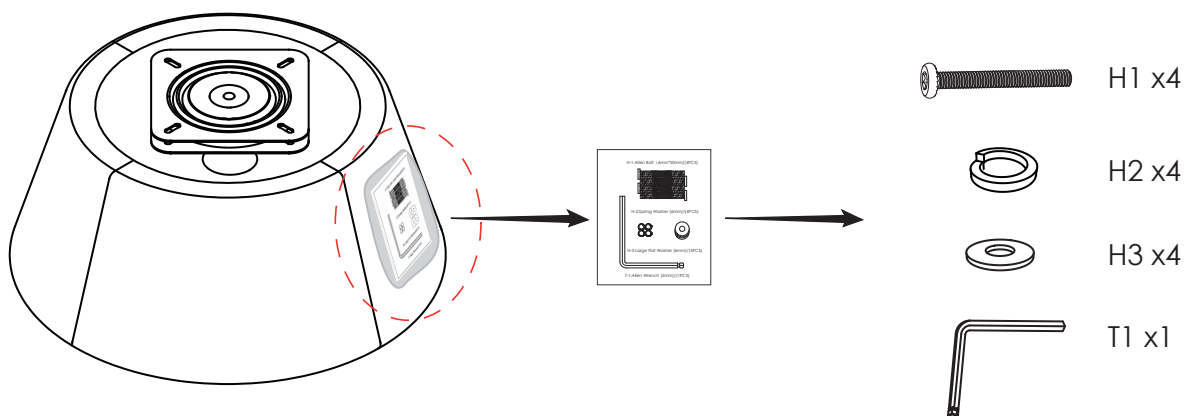

AC71231 Assembly Manual Swivel Accent Chair

CAUTION

THIS ASSEMBLY MANUAL CONTAINS IMPORTANT SAFETY INFORMATION.

PLEASE READ AND KEEP FOR FUTURE REFERENCE.

<p>A x 1</p> 	<p>B x 1</p> 	
<p>H1 x 4</p>  <p>M6X50mm</p>	<p>H2 x 4</p>  <p>Spring Washer</p>	<p>H3 x 4</p>  <p>Flat Washer</p>
<p>T1 x 1</p>  <p>Allen Wrench (5#)</p>		

Please read through the instructions below to familiarize yourself with the parts and steps before assembly.

ASSEMBLY INSTRUCTIONS

- 1 Locate the hardware pack attached to the Chair Base (A). Make sure all parts and hardware are present before assembly. Assemble on a soft and smooth surface to prevent damage to product.

- 2 Rotate the swivel plate by 45 degree.

- 3** Attach the Chair Base (B) to Chair Body (A), using Bolts (H1), Spring Washers (H2), and Flat Washers (H3).

Note: **Loosely** attach the bolts one by one and **keep them loose. Do not fully tighten.** After **loosely** attach the first bolt, rotate the base to attach the next one. After all four bolts are attached, use Allen Wrench (T1) to tighten.