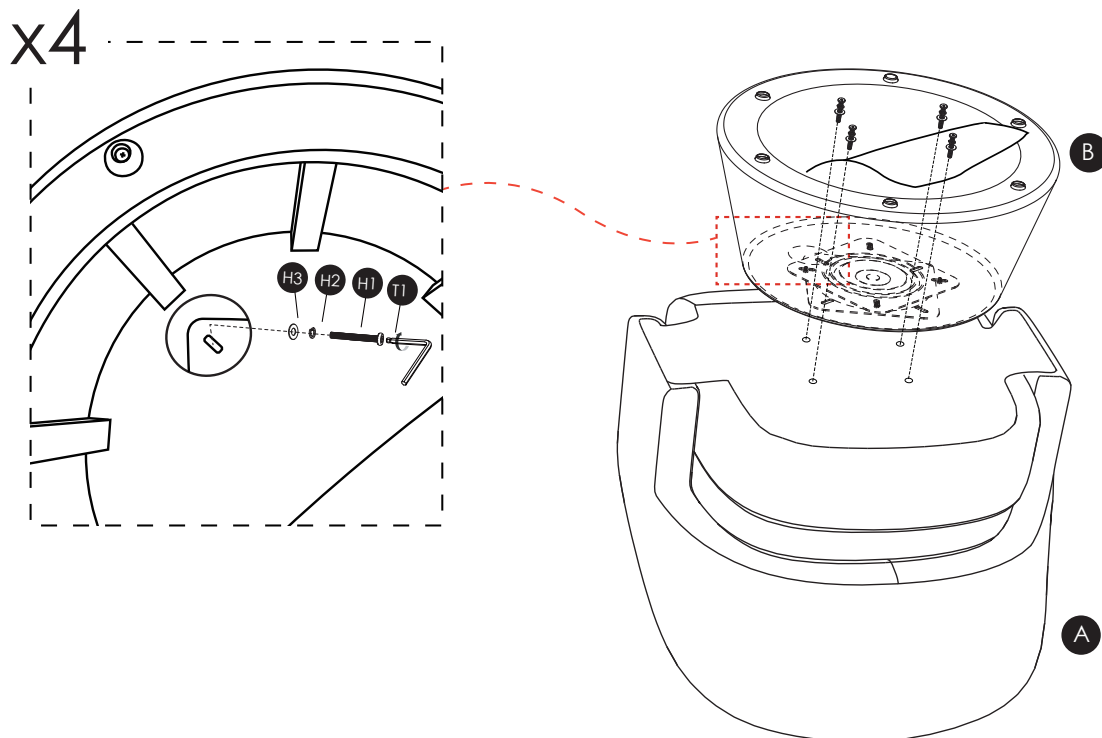

Please read through the instructions below to familiarize yourself with the parts and steps before assembly.

ASSEMBLY INSTRUCTIONS

- 1 Locate the hardware pack attached to the Chair Base (A). Make sure all parts and hardware are present before assembly. Assemble on a soft and smooth surface to prevent damage to product.

- 2 Rotate the swivel plate by 45 degree.

- 3** Attach the Chair Base (B) to Chair Body (A), using Bolts (H1), Spring Washers (H2), and Flat Washers (H3).

Note: **Loosely** attach the bolts one by one and **keep them loose. Do not fully tighten.** After **loosely** attach the first bolt, rotate the base to attach the next one. After all four bolts are attached, use Allen Wrench (T1) to tighten.